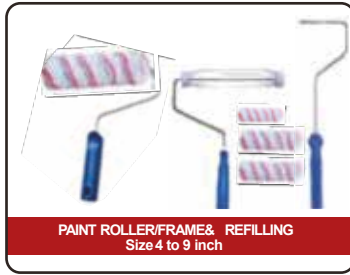

MIG & TIG ACCESSORIES

**CABLECONNECTOR,
LIGHTERS, TIP CLEANER, CYLINDER KEY
CUTTING TIPS, HANDLE & NOZZLE**

REGULATORS/LOADBINDER/PIPCUTTINGMACHINE

CONSTRUCTION PRODUCTS

PAINT BRUSH- RED HANDLE/ WOODEN HANDLE
Size 0.5 to 4 inch